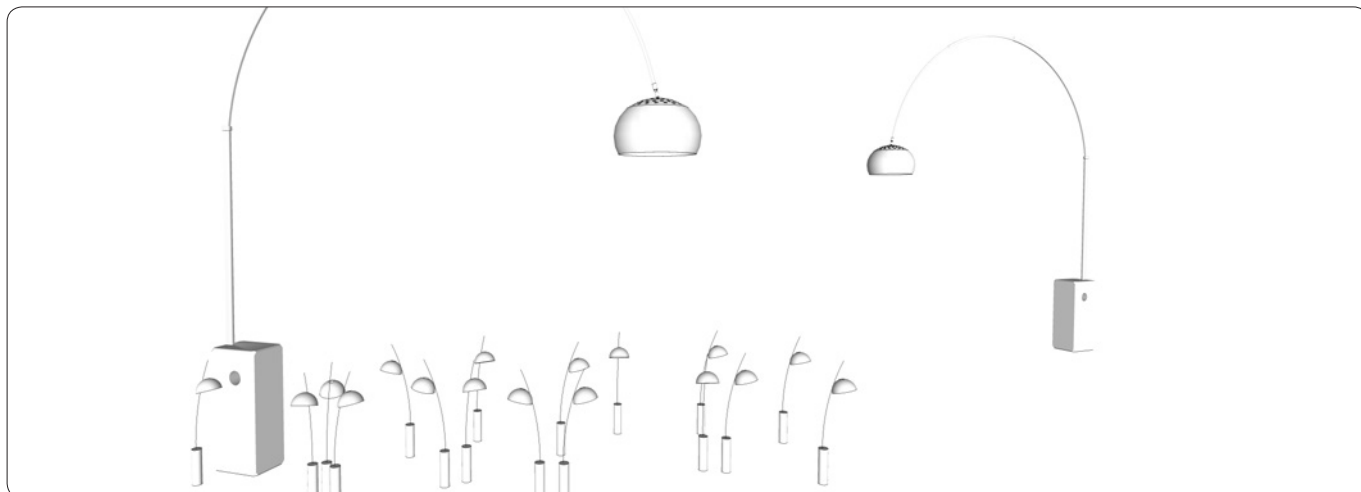

Vare nr.	Beskrivelse	Pris ex. moms
CAP-WW	capello LED bordlampe, H 65 cm, Ø13,5 cm, warm white (2500 kelvin)	2.100

capello lampen er molo's ydmyge hyldest til Achille Castiglioni, Pier Giacomo Castiglioni og Ingo Maurer. Alle tre designere som har givet verden så meget med deres spændende lampe-designs. Marmorbasen på capello lampen er et spildprodukt fra produktionen af Castiglioni brødrenes ikoniske Arco lampe fra 1962. Det er faktisk hullet – se tegningen herover.